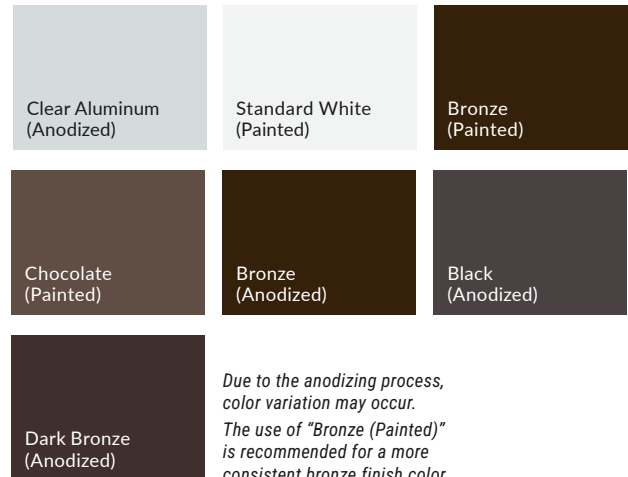

FRAME/SOLID PANEL COLOR OPTIONS

CUSTOM PAINT OPTIONS

Choose a Color Blast finish or RAL Powder Coating to match your door to your exterior.

Model AXU not available with RAL Powder Coat finish.

Avante® / Model AX, Black (Anodized) Frame with Frosted Tempered Glass
 Photo Credit: Andy Frame Photography