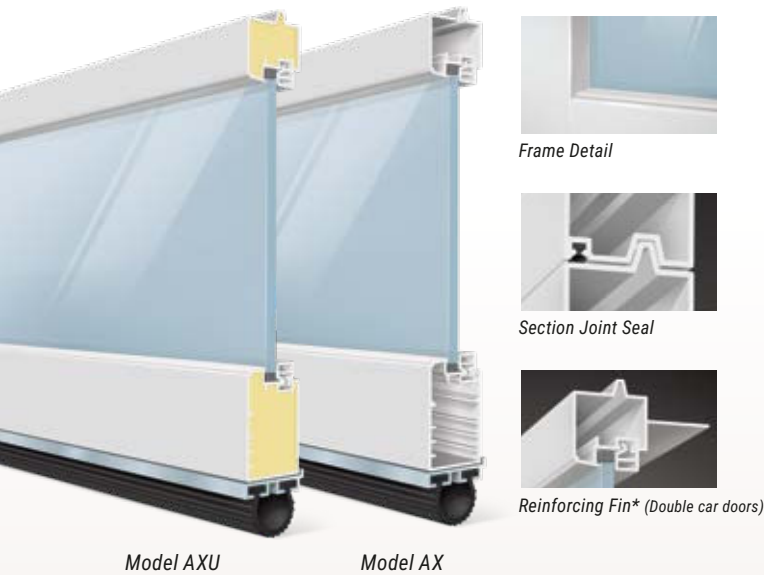

AVANTE[®]

garage doors

ALUMINUM AND GLASS CONSTRUCTION

America's Favorite Garage Doors[®]

*Avante[®] / Model AX, Bronze (Anodized) Frame with Frosted Tempered Glass
Photo Credit: Andy Frame Photography*

AVANTE®

Clean lines, broad expanses of glass, and sleek, low-maintenance appeal have made the Avante® garage door a preferred choice among builders, architects and homeowners. Not just for the garage, owners are customizing this modern door in unique sizes and finishes to use as a patio, pool house or party barn door that opens up for gatherings when the weather is nice.

Model AXU

Model AX

STYLE AND CONSTRUCTION

- Aluminum frame provides a virtually maintenance-free, long-lasting door.
- Intellicore® polyurethane insulated rails and stiles. (Model AXU)
- R-value 3.8/U-factor 0.86. (Model AXU when glazed with clear insulated glass)
- Many glass and panel options available.
- Section joint seal helps keep out air and water.
- Integral reinforcing fin provides increased strength and longevity. (Available on double car models)
- Heavy-duty steel ball bearing rollers with nylon tires provide quiet operation.